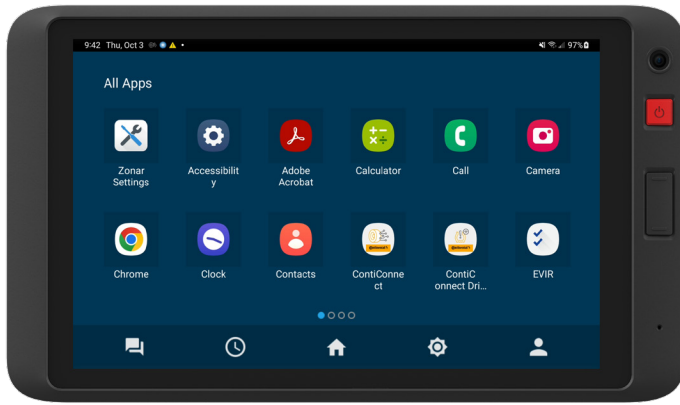

MioWORK tablets give drivers secure access to Google Play-certified apps, all verified for compatibility with Zonar solutions.

More mobile tools to avoid the cost and physical hassle of adding more devices.

Keep up the good work, in gloves.

MioWORK is built for real conditions. With enhanced touch sensitivity, drivers can operate the touchscreen easily. No need to take the gloves off.

- Humidity 0-95% non-condensing
- Operating temperature -4°F to +140°F
- Storage temperature -22°F to +158°F

Tough enough for everyday field work, you can drop it from a height of almost 5 feet, and it'll absorb the shock.

Manage fleet tablets with ease.

Zonar Mobile Shield™, which comes pre-loaded on each MioWORK tablet, prevents users from downloading additional, unauthorized apps. No movies, programs, games or media.

- Configure each tablet with the same features, security and capabilities.
- Protect against additional driver distractions, especially while driving.
- Prevent additional, unauthorized downloads apps, programs and games.

Mobile Shield's lockdown feature and enterprise-grade security fits any size implementation, regardless of how many—or how few—tablets you deploy.

Updates are pushed over the air with minimal downtime, keeping the tablet's system current automatically.

Work like a pro, without squinting.

Drivers rely on their MioWORK every day for clear visibility, easy navigation and a smooth experience indoors or out.

- 8" display
- 1280 x 800 resolution
- High brightness display
- Optical bonding
- Anti-glare coating

The tablet's sleek, modern design also looks cool. And who wouldn't like that?

Make the most of its juice.

MioWORK's Smart Power Mode draws power directly from the Zonar V4™ TCU and cradle—using less battery for a full day's work and aging more slowly.

If only that kind of magic came in a jar for the rest of us.

Key features

- Zonar and Google Play certified
- Smart Power Mode
- Android OS
- IP54 dust- & water- resistant
- Up to 5.91' drop resistance
- Up to 20G shock resistance
- Zonar Mobile Shield device management