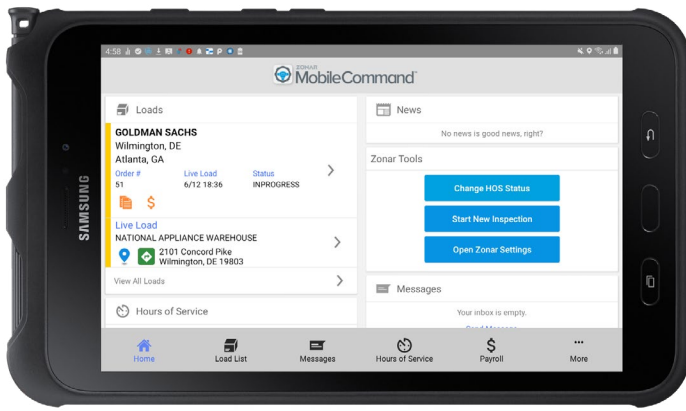

Equip drivers with one workflow, on one app.

Bring every essential tool together.

Put every tool your drivers need at their fingertips—on one mobile application. MobileCommand™ is a customizable app that brings together the key tools drivers use to do their job, in and out of the cab. They get what they need, when they need it, with the same interface and the same app every time—on any device, including their in-cab tablet.

One app to install. One login to remember. One interface to learn. Every essential tool in one place.

Replace frustration with real-time communication.

Transmission delays slow communication and, in turn, your operation. MobileCommand™ directly connects drivers and driver managers using real-time, two-way messaging. And because everything happens inside a single app, drivers never switch screens or hunt through different tools just to see what their manager is saying.

Streamline communication through one interface to make drivers' and driver managers' lives easier—and help your fleet run more efficiently.

Automate trip management and oversee your fleet in real time. Plus, keep drivers informed with driver-manager messaging and a company newsfeed.

Key features

- Available on iOS and Android devices
- ELD integration
- In-depth trip planning solution
- Voice-guided, turn-by-turn navigation
- Equipment locator
- Intelligent locking to prevent distracted driving
- Two-way, real-time messaging
- Guided exception-reporting screens
- Dynamic forms
- High-quality document scanning
- Task lists
- Built-in payroll
- Newsfeeds and media libraries
- Customizable workflows
- Support for offline operation