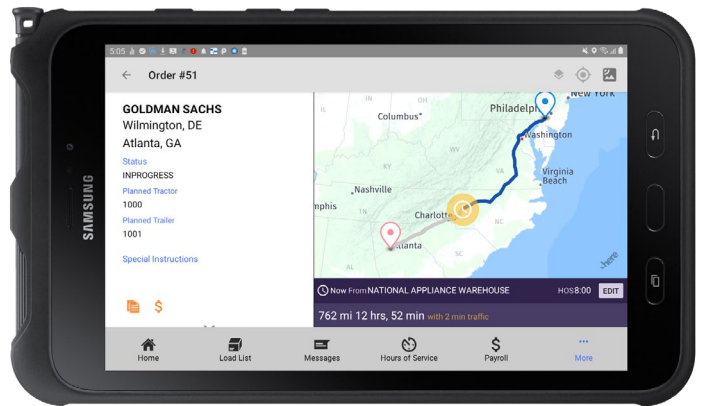

Equip drivers with one workflow, on one app.

Bring every essential tool together.

Put every tool your drivers need at their fingertips—on one mobile application. MobileCommand™ is a customizable app that brings together the key tools drivers use to do their job, in and out of the cab. They get what they need, when they need it, with the same interface and the same app every time—on any device, including their in-cab tablet.

One app to install. One login to remember. One interface to learn. Every essential tool in one place.

Replace frustration with real-time communication.

Transmission delays slow communication and, in turn, your operation. MobileCommand™ directly connects drivers and driver managers using real-time, two-way messaging. And because everything happens inside a single app, drivers never switch screens or hunt through different tools just to see what their manager is saying.

Streamline communication through one interface to make drivers' and driver managers' lives easier—and help your fleet run more efficiently.

Automate trip management and oversee your fleet in real time. Plus, keep drivers informed with driver-manager messaging and a company newsfeed.

Key features

- Available on iOS and Android devices
- ELD integration
- In-depth trip planning solution
- Voice-guided, turn-by-turn navigation
- Equipment locator
- Intelligent locking to prevent distracted driving
- Two-way, real-time messaging
- Guided exception-reporting screens
- Dynamic forms
- High-quality document scanning
- Task lists
- Built-in payroll
- Newsfeeds and media libraries
- Customizable workflows
- Support for offline operation