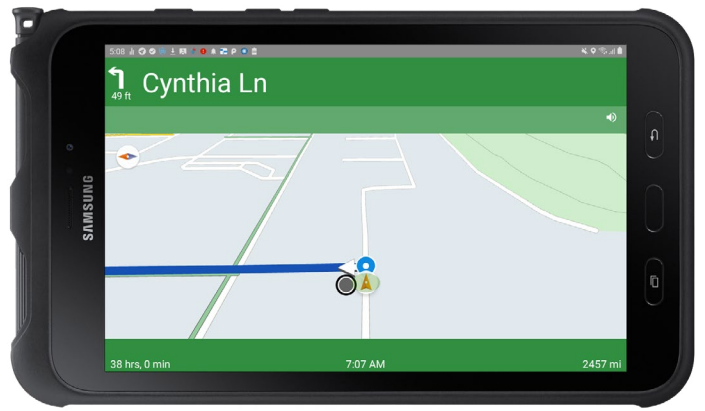

Equip drivers with one workflow, on one app.

Bring every essential tool together.

Put every tool your drivers need at their fingertips—on one mobile application. MobileCommand™ is a customizable app that brings together the key tools drivers use to do their job, in and out of the cab. They get what they need, when they need it, with the same interface and the same app every time—on any device, including their in-cab tablet.

One app to install. One login to remember. One interface to learn. Every essential tool in one place.

Replace frustration with real-time communication.

Transmission delays slow communication and, in turn, your operation. MobileCommand™ directly connects drivers and driver managers using real-time, two-way messaging. And because everything happens inside a single app, drivers never switch screens or hunt through different tools just to see what their manager is saying.

Streamline communication through one interface to make drivers' and driver managers' lives easier—and help your fleet run more efficiently.

Automate trip management and oversee your fleet in real time. Plus, keep drivers informed with driver-manager messaging and a company newsfeed.

Key features

- Available on iOS and Android devices
- ELD integration
- In-depth trip planning solution
- Voice-guided, turn-by-turn navigation
- Equipment locator
- Intelligent locking to prevent distracted driving
- Two-way, real-time messaging
- Guided exception-reporting screens
- Dynamic forms
- High-quality document scanning
- Task lists
- Built-in payroll
- Newsfeeds and media libraries
- Customizable workflows
- Support for offline operation