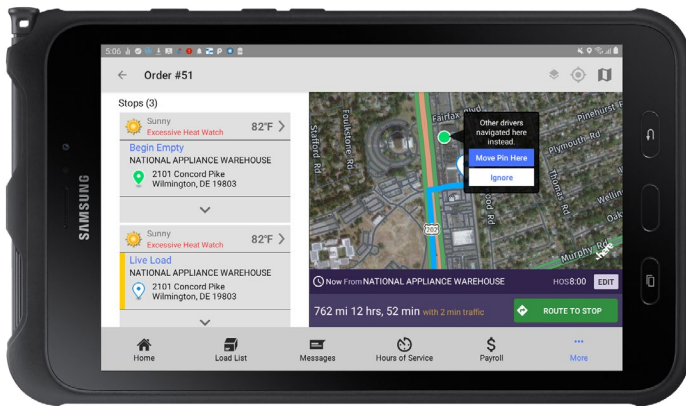

Equip drivers with one workflow, on one app.

Bring every essential tool together.

Put every tool your drivers need at their fingertips—on one mobile application. MobileCommand™ is a customizable app that brings together the key tools drivers use to do their job, in and out of the cab. They get what they need, when they need it, with the same interface and the same app every time—on any device, including their in-cab tablet.

One app to install. One login to remember. One interface to learn. Every essential tool in one place.

Replace frustration with real-time communication.

Transmission delays slow communication and, in turn, your operation. MobileCommand™ directly connects drivers and driver managers using real-time, two-way messaging. And because everything happens inside a single app, drivers never switch screens or hunt through different tools just to see what their manager is saying.

Streamline communication through one interface to make drivers' and driver managers' lives easier—and help your fleet run more efficiently.

Automate trip management and oversee your fleet in real time. Plus, keep drivers informed with driver-manager messaging and a company newsfeed.

Key features

- Available on iOS and Android devices
- ELD integration
- In-depth trip planning solution
- Voice-guided, turn-by-turn navigation
- Equipment locator
- Intelligent locking to prevent distracted driving
- Two-way, real-time messaging
- Guided exception-reporting screens
- Dynamic forms
- High-quality document scanning
- Task lists
- Built-in payroll
- Newsfeeds and media libraries
- Customizable workflows
- Support for offline operation