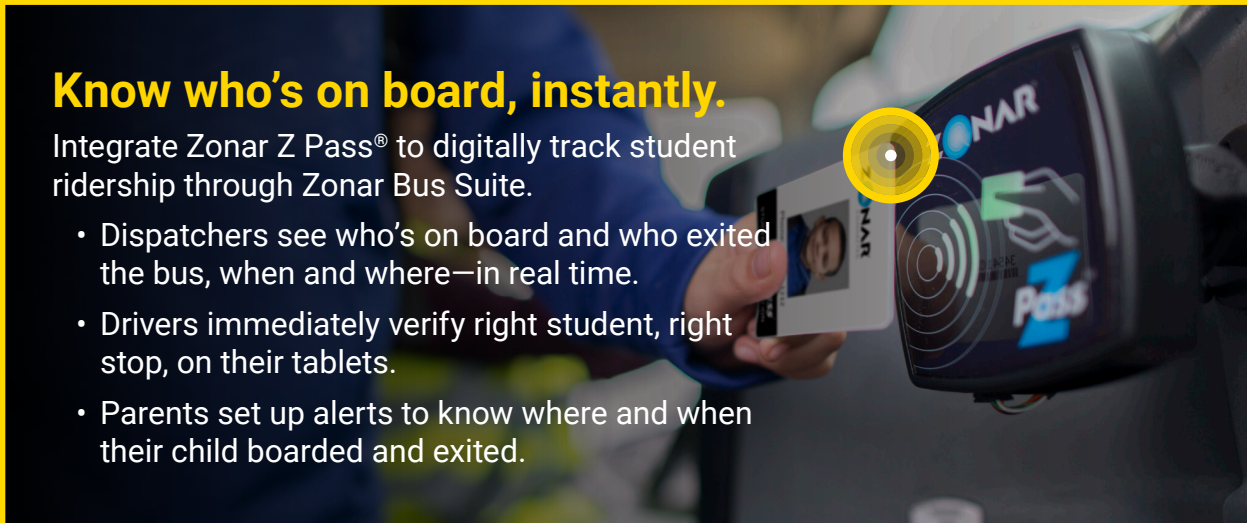

- Dispatchers see who's on board and who exited the bus, when and where—in real time.
- Drivers immediately verify right student, right stop, on their tablets.
- Parents set up alerts to know where and when their child boarded and exited.

Monitor & manage your entire fleet, on one dashboard.

View live school routes, runs & vehicle performance.

See when stop arms deploy & doors activate for each stop.

Monitor skipped or missed stops for each route & run.

What's in it for drivers

Have every driver tool needed in a single, integrated app.

Trust that runs on their tablet are always up to date.

Arrive on time, more easily with turn-by-turn directions.

What's in it for parents

Track their child's bus with an easy-to-use mobile app.

Receive timely messages about delays & changes.

Add more than one bus if they have more than one child.

Connect and control, with an all-in-one platform.