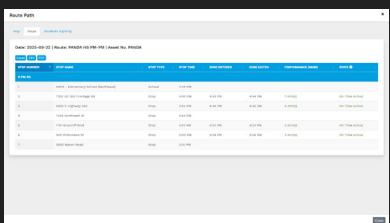

Manage planned vs. actual on-time performance.

Ease communication for dispatch, drivers, & families.

Know who's on board, instantly.

Integrate Zonar Z Pass® to digitally track student ridership through Zonar Bus Suite.

- Dispatchers see who's on board and who exited the bus, when and where—in real time.
- Drivers immediately verify right student, right stop, on their tablets.
- Parents set up alerts to know where and when their child boarded and exited.

Monitor & manage your entire fleet, on one dashboard.

View live school routes, runs & vehicle performance.

See when stop arms deploy & doors activate for each stop.

Monitor skipped or missed stops for each route & run.