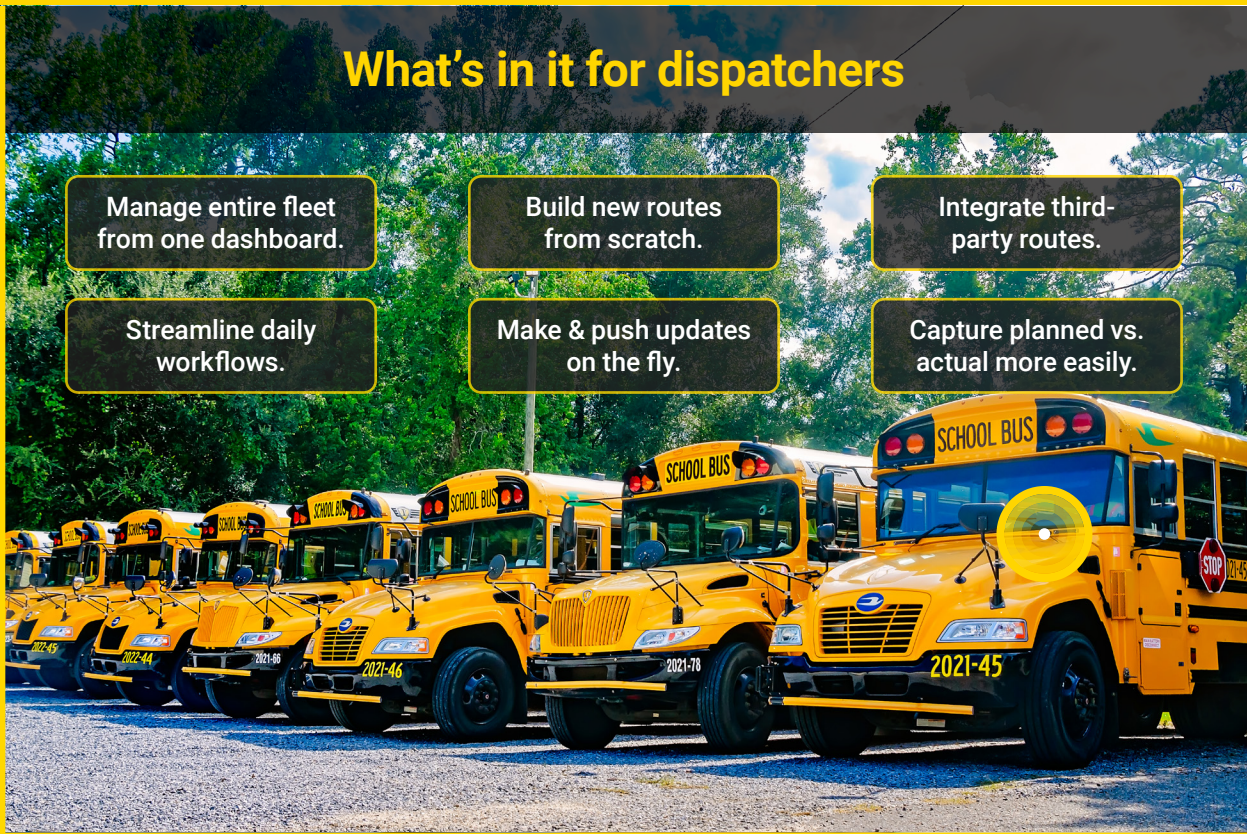

- Dispatchers see who's on board and who exited the bus, when and where—in real time.
- Drivers immediately verify right student, right stop, on their tablets.
- Parents set up alerts to know where and when their child boarded and exited.

Monitor & manage your entire fleet, on one dashboard.

View live school routes, runs & vehicle performance.

See when stop arms deploy & doors activate for each stop.

Monitor skipped or missed stops for each route & run.

What's in it for drivers

Have every driver tool needed in a single, integrated app.

Trust that runs on their tablet are always up to date.

Arrive on time, more easily with turn-by-turn directions.

What's in it for parents

Track their child's bus with an easy-to-use mobile app.

Receive timely messages about delays & changes.

Add more than one bus if they have more than one child.

Connect and control, with an all-in-one platform.