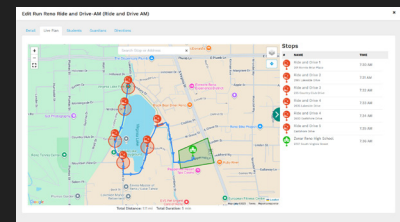

- Dispatchers see who's on board and who exited the bus, when and where—in real time.
- Drivers immediately verify right student, right stop, on their tablets.
- Parents set up alerts to know where and when their child boarded and exited.

Monitor & manage your entire fleet, on one dashboard.

View live school routes, runs & vehicle performance.

See when stop arms deploy & doors activate for each stop.

Monitor skipped or missed stops for each route & run.

What's in it for drivers

Have every driver tool needed in a single, integrated app.

Trust that runs on their tablet are always up to date.

Arrive on time, more easily with turn-by-turn directions.

What's in it for parents