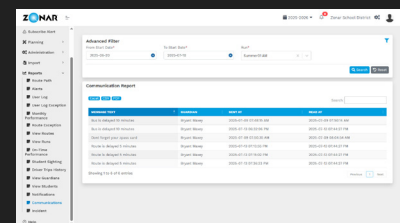

Manage planned vs. actual on-time performance.

Ease communication for dispatch, drivers, & families.

Know who's on board, instantly.

Integrate Zonar Z Pass® to digitally track student ridership through Zonar Bus Suite.

- Dispatchers see who's on board and who exited the bus, when and where—in real time.
- Drivers immediately verify right student, right stop, on their tablets.
- Parents set up alerts to know where and when their child boarded and exited.

Monitor & manage your entire fleet, on one dashboard.

View live school routes, runs & vehicle performance.

See when stop arms deploy & doors activate for each stop.

Monitor skipped or missed stops for each route & run.

What's in it for drivers

Have every driver tool needed in a single, integrated app.

Trust that runs on their tablet are always up to date.

Arrive on time, more easily with turn-by-turn directions.

What's in it for parents