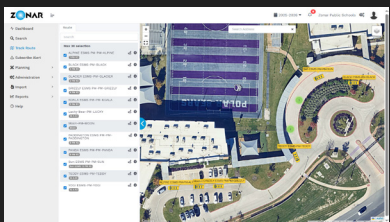

Manage planned vs. actual on-time performance.

Ease communication for dispatch, drivers, & families.

Know who's on board, instantly.

Integrate Zonar Z Pass® to digitally track student ridership through Zonar Bus Suite.

- Dispatchers see who's on board and who exited the bus, when and where—in real time.
- Drivers immediately verify right student, right stop, on their tablets.
- Parents set up alerts to know where and when their child boarded and exited.

Monitor & manage your entire fleet, on one dashboard.

View live school routes, runs & vehicle performance.

See when stop arms deploy & doors activate for each stop.

Monitor skipped or missed stops for each route & run.