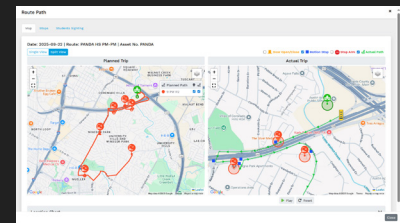

- Dispatchers see who's on board and who exited the bus, when and where—in real time.
- Drivers immediately verify right student, right stop, on their tablets.
- Parents set up alerts to know where and when their child boarded and exited.

Monitor & manage your entire fleet, on one dashboard.

View live school routes, runs & vehicle performance.

See when stop arms deploy & doors activate for each stop.

Monitor skipped or missed stops for each route & run.

What's in it for drivers

Have every driver tool needed in a single, integrated app.

Trust that runs on their tablet are always up to date.

Arrive on time, more easily with turn-by-turn directions.

What's in it for parents

Track their child's bus with an easy-to-use mobile app.

Receive timely messages about delays & changes.

Add more than one bus if they have more than one child.

Connect and control, with an all-in-one platform.