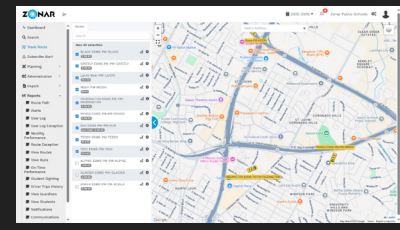

- Dispatchers see who's on board and who exited the bus, when and where—in real time.
- Drivers immediately verify right student, right stop, on their tablets.
- Parents set up alerts to know where and when their child boarded and exited.

Monitor & manage your entire fleet, on one dashboard.

View live school routes, runs & vehicle performance.

See when stop arms deploy & doors activate for each stop.

Monitor skipped or missed stops for each route & run.