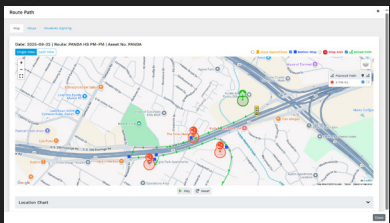

Streamline daily workflows.

Make & push updates on the fly.

Capture planned vs. actual more easily.

Optimize fleetwide efficiency with smarter, more flexible routing.

Build new & integrate third-party routes. Push updates, live.

Manage planned vs. actual on-time performance.

Ease communication for dispatch, drivers, & families.

Know who's on board, instantly.

Integrate Zonar Z Pass® to digitally track student ridership through Zonar Bus Suite.

- Dispatchers see who's on board and who exited the bus, when and where—in real time.
- Drivers immediately verify right student, right stop, on their tablets.
- Parents set up alerts to know where and when their child boarded and exited.

Monitor & manage your entire fleet, on one dashboard.

View live school routes, runs & vehicle performance.

See when stop arms deploy & doors activate for each stop.

Monitor skipped or missed stops for each route & run.