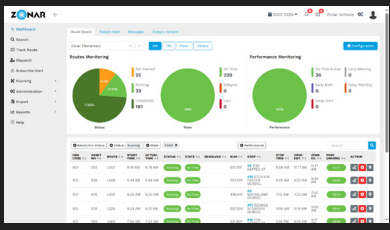

Streamline daily workflows.

Make & push updates on the fly.

Capture planned vs. actual more easily.

Optimize fleetwide efficiency with smarter, more flexible routing.

Build new & integrate third-party routes. Push updates, live.

Manage planned vs. actual on-time performance.

Ease communication for dispatch, drivers, & families.

Know who's on board, instantly.

Integrate Zonar Z Pass® to digitally track student ridership through Zonar Bus Suite.

- Dispatchers see who's on board and who exited the bus, when and where—in real time.
- Drivers immediately verify right student, right stop, on their tablets.
- Parents set up alerts to know where and when their child boarded and exited.

Monitor & manage your entire fleet, on one dashboard.

View live school routes, runs & vehicle performance.

See when stop arms deploy & doors activate for each stop.

Monitor skipped or missed stops for each route & run.